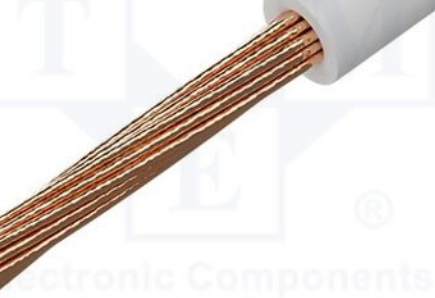

RENDI
3D

Symbol:

FLRYW-B0.75-WH/1

Skupina výrobků:

Car Instalation Cables

Parametry výrobku

Type of wire:	assembly
Kind of wire:	FLRYW-B
Cable structure:	1x0.75mm ²
Core structure:	stranded
Kind of core:	Cu
Number of cores:	1
Core section:	0.75mm ²
Wire insulation material:	PVC
Insulation colour:	white
Rated voltage:	60V
Operating temperature:	-40...125°C
Flexibility class:	5
CPR standard:	no classification
Conform to the norm:	ECE R-118
Cable external diameter:	1.7...1.9mm