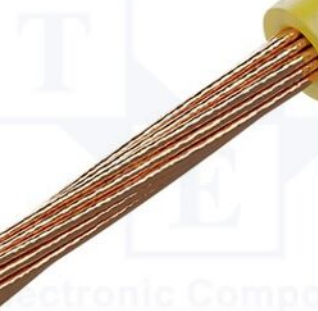

RENDA

35

**Symbol:**

FLRYW-B0.50-YL

**Manufacturer part number:**

FLRYW-B0.50-BK

**Product groups:**

Car Instalation Cables

## Product specifications

<b>Type of wire:</b>	assembly
<b>Kind of wire:</b>	FLRYW-B
<b>Cable structure:</b>	1x0.5mm <sup>2</sup>
<b>Core structure:</b>	stranded
<b>Kind of core:</b>	Cu
<b>Number of cores:</b>	1
<b>Core section:</b>	0.5mm <sup>2</sup>
<b>Wire insulation material:</b>	PVC
<b>Insulation colour:</b>	yellow
<b>Rated voltage:</b>	60V
<b>Operating temperature:</b>	-40...125°C
<b>Package contents:</b>	100m
<b>Flexibility class:</b>	5
<b>CPR standard:</b>	no classification
<b>Conform to the norm:</b>	ECE R-118
<b>Cable external diameter:</b>	1.4...1.6mm
<b>Information:</b>	The UL Label and Mark on full factory packaging only