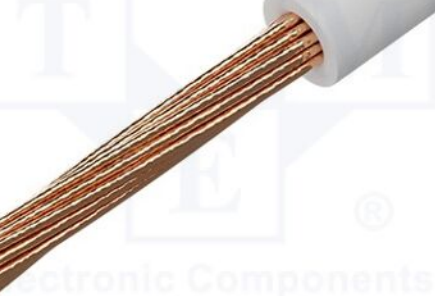

RENDI
3D

Symbol:

FLYW0.50-WH

Skupina výrobků:

Car Instalation Cables

Parametry výrobku

Type of wire:	assembly
Kind of wire:	FLYW
Cable structure:	1x0.5mm ²
Core structure:	stranded
Kind of core:	Cu
Number of cores:	1
Core section:	0.5mm ²
Wire insulation material:	PVC
Insulation colour:	white
Rated voltage:	60V
Operating temperature:	-40...125°C
Package contents:	100m
Conform to the norm:	ECE R-118
Cable external diameter:	2...2.3mm
Information:	The cables can be delivered in several sections. Minimum section length and multiple of 1m, The UL Label and Mark on full factory packaging only