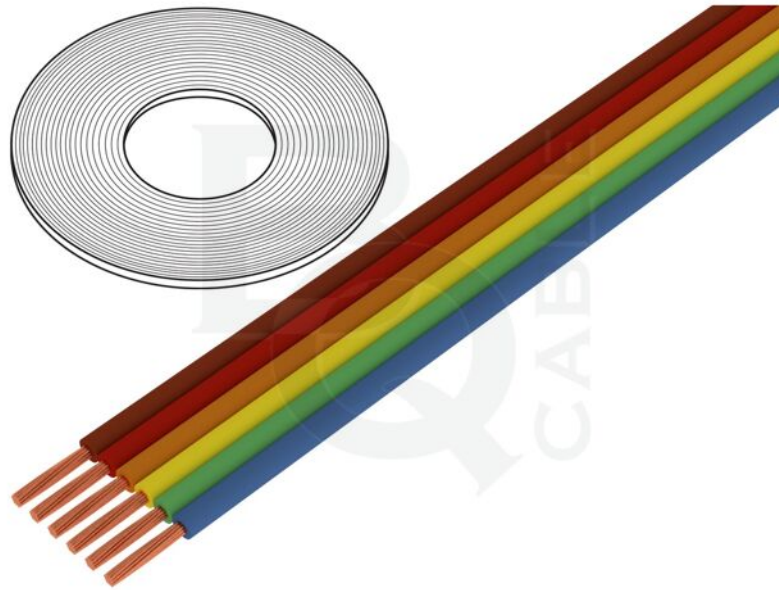

Product card TLWY8/1.00

Symbol:	TLWY8/1.00
Product groups:	Ribbon Cables

Product specifications

Type of wire:	ribbon
Cable structure:	8x1mm ²
Core structure:	stranded
Kind of core:	Cu
Number of cores:	8
Core section:	1mm ²
Core marking:	colours with colour repetition
Shield structure:	unshielded
Wire insulation material:	PVC
Insulation colour:	black, blue, brown, green, red, white, yellow

Rated voltage:	0.5kV
Max. wire diameter:	2.2mm
Package contents:	25m
Earth core:	none
Operating temperature:	-40...105°C

Additional information

Gross weight:	0.101 kg
----------------------	----------