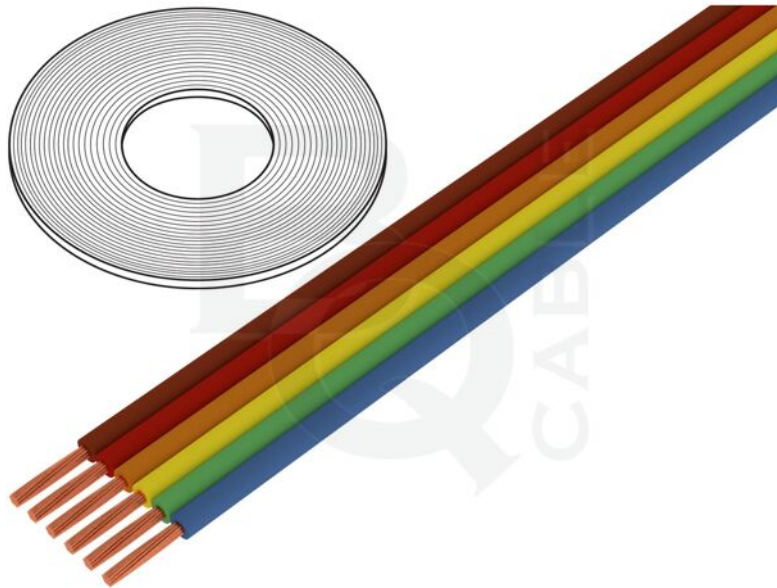

## Product card TLWY8/1.00

<b>Symbol:</b>	TLWY8/1.00
<b>Product groups:</b>	Ribbon Cables

### Product specifications

<b>Type of wire:</b>	ribbon
<b>Cable structure:</b>	8x1mm <sup>2</sup>
<b>Core structure:</b>	stranded
<b>Kind of core:</b>	Cu
<b>Number of cores:</b>	8
<b>Core section:</b>	1mm <sup>2</sup>
<b>Core marking:</b>	colours with colour repetition
<b>Shield structure:</b>	unshielded
<b>Wire insulation material:</b>	PVC
<b>Insulation colour:</b>	black, blue, brown, green, red, white, yellow

<b>Rated voltage:</b>	0.5kV
<b>Max. wire diameter:</b>	2.2mm
<b>Package contents:</b>	25m
<b>Earth core:</b>	none
<b>Operating temperature:</b>	-40...105°C