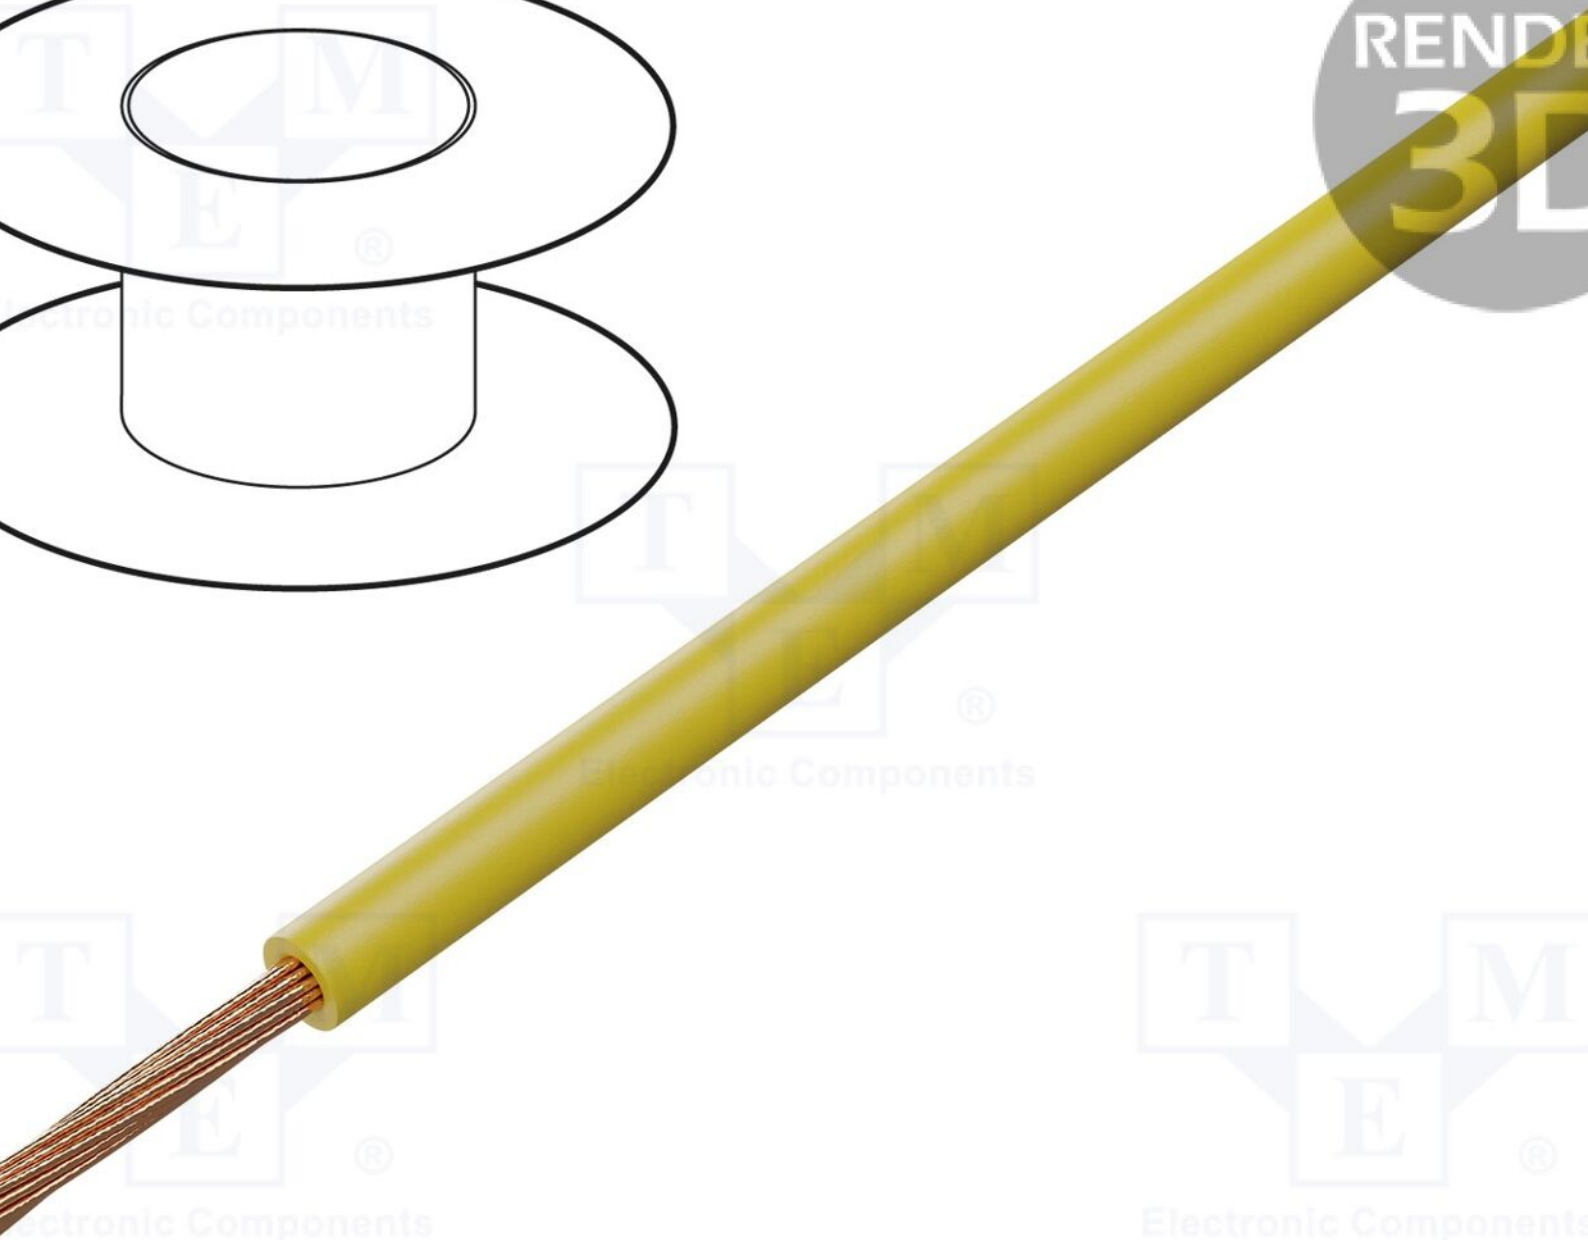

RENDA

35

**Symbol:**

FLRYW-B1.50-YL/1

**Product groups:**

Car Instalation Cables

## Product specifications

<b>Type of wire:</b>	assembly
<b>Kind of wire:</b>	FLRYW-B
<b>Cable structure:</b>	1x1.5mm <sup>2</sup>
<b>Core structure:</b>	stranded
<b>Kind of core:</b>	Cu
<b>Number of cores:</b>	1
<b>Core section:</b>	1.5mm <sup>2</sup>
<b>Wire insulation material:</b>	PVC
<b>Insulation colour:</b>	yellow
<b>Rated voltage:</b>	60V
<b>Operating temperature:</b>	-40...125°C
<b>Flexibility class:</b>	5
<b>CPR standard:</b>	no classification
<b>Conform to the norm:</b>	ECE R-118
<b>Cable external diameter:</b>	2.2...2.4mm
<b>Information:</b>	The cables can be delivered in several sections. Minimum section length and multiple of 1m, The UL Label and Mark on full factory packaging only